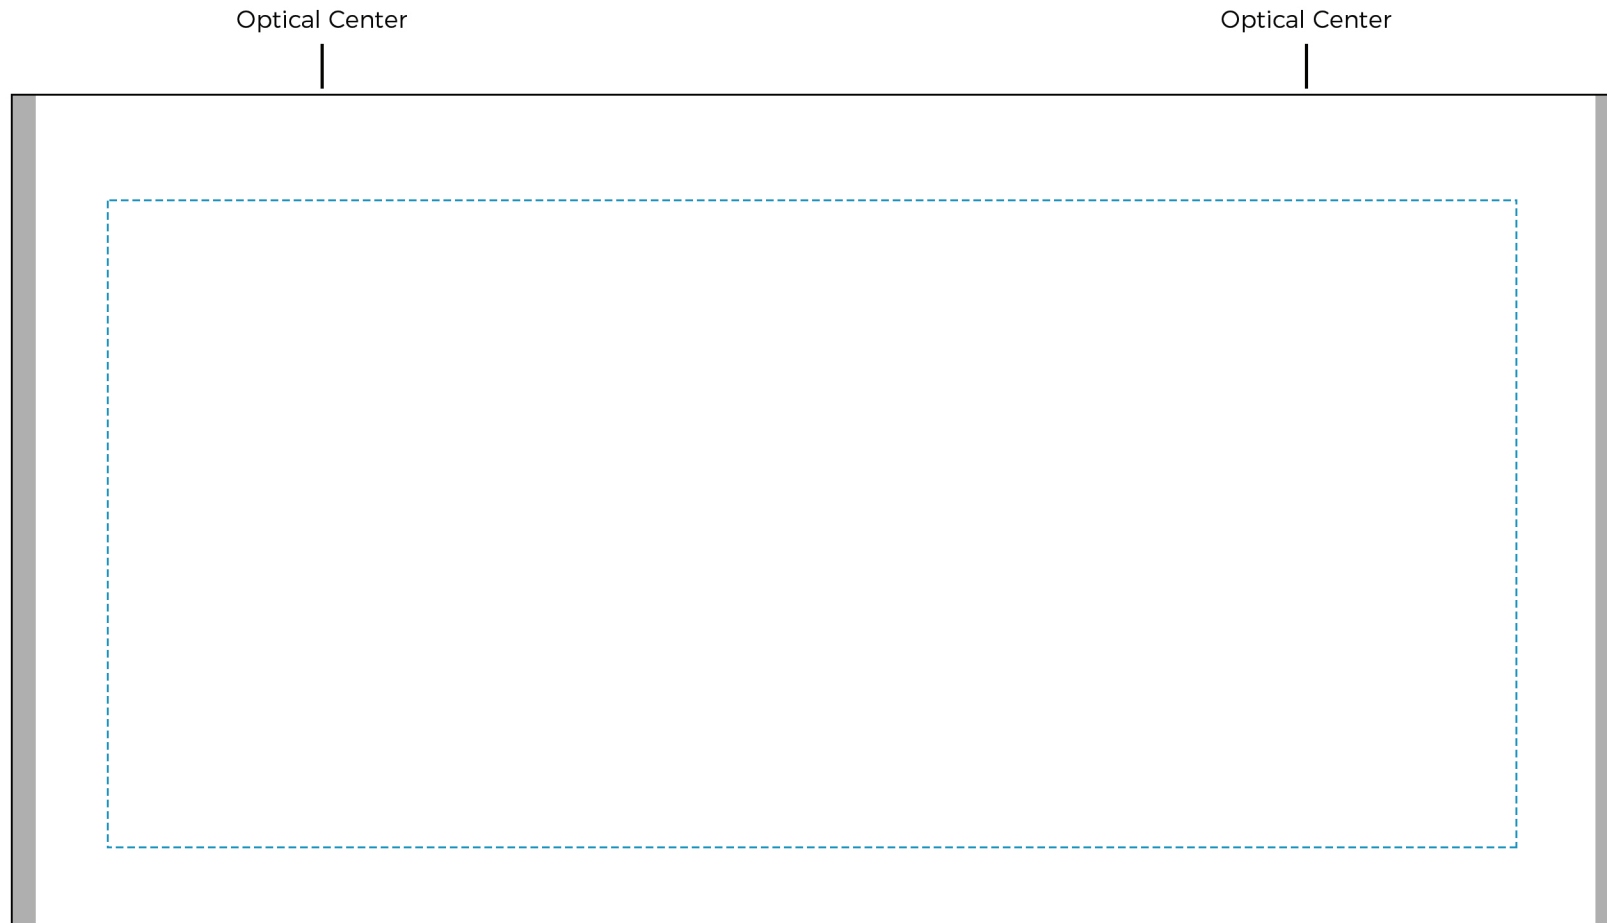

9060 SYMPHONY

13.5oz. Glass

DECORATION AREA: 8.37"W x 4.34"H WRAP

Optical Center

Optical Center

GUIDE

FULL ART AREA

All art must fall within this boundary.

TEXT LIMITS

Important aspects of your design need to fall within this boundary to ensure best quality print.

BLEED AREA

Art that falls within this area will not appear on your product but is included for best end-result.

OPTICAL CENTER LINE

Line indicates the center of each side of your product.